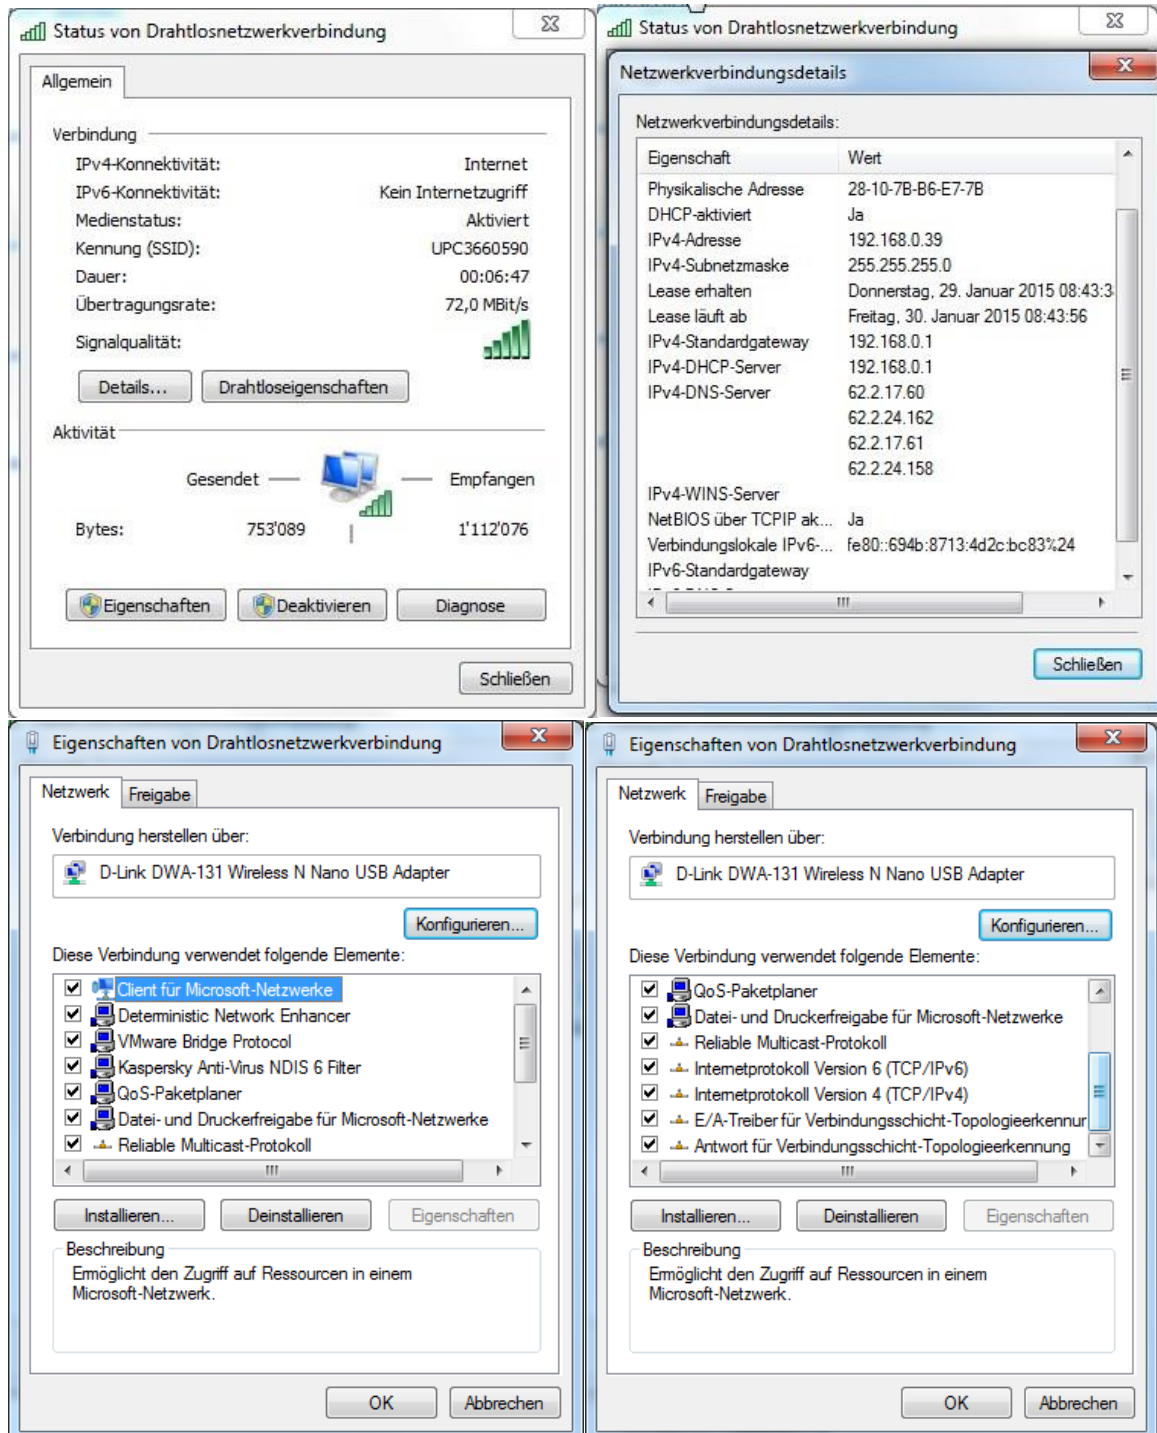

Netzwerkadapter-Einstellungen

W-LAN:

Performance

Download: 77.81 Mbit/s

VPN : OK

Virtual System 7/32bit

OK

Upload: 14.38 Mbit/s

Homenetzwerk : OK

Gigabit-Adapter (Kabel):

Performance

Download: 221.25 Mbit/s

VPN : OK

Virtual System 7/32bit

OK

Upload: 14.40 Mbit/s

Homenetzwerk : OK