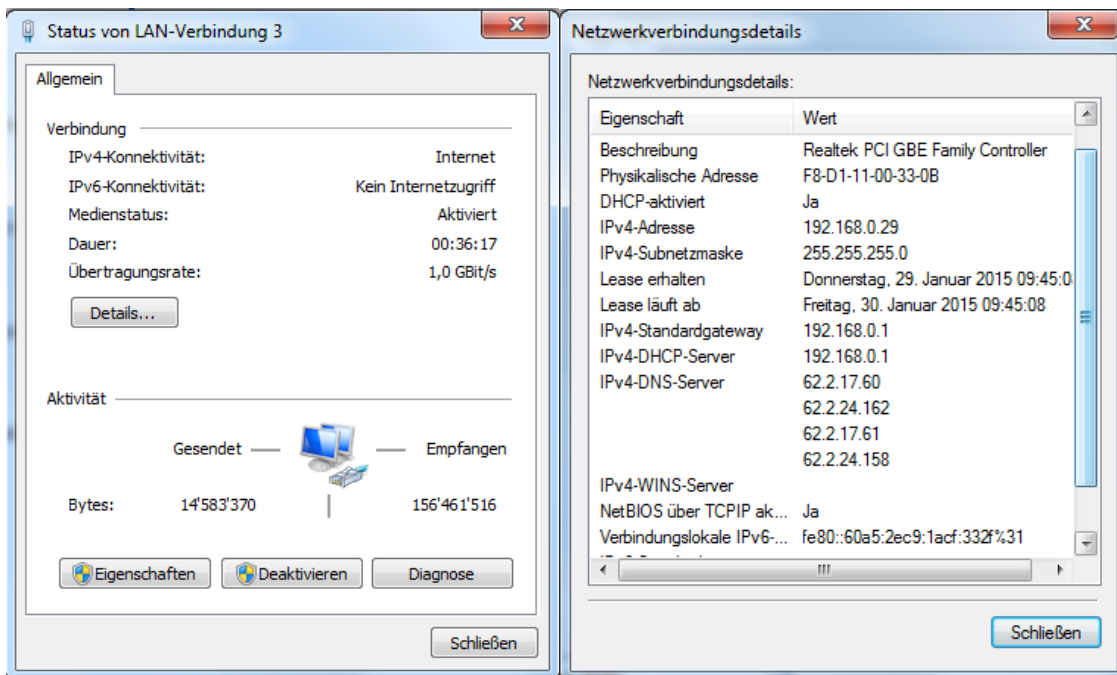

Netzwerkadapter-Einstellungen

W-LAN:

Performance

Download: 77.81 Mbit/s

VPN : OK

Virtual System 7/32bit

OK

Upload: 14.38 Mbit/s

Homenetzwerk : OK

Gigabit-Adapter (Kabel):

Performance

Download: 221.25 Mbit/s

VPN : OK

Virtual System 7/32bit

OK

Upload: 14.40 Mbit/s